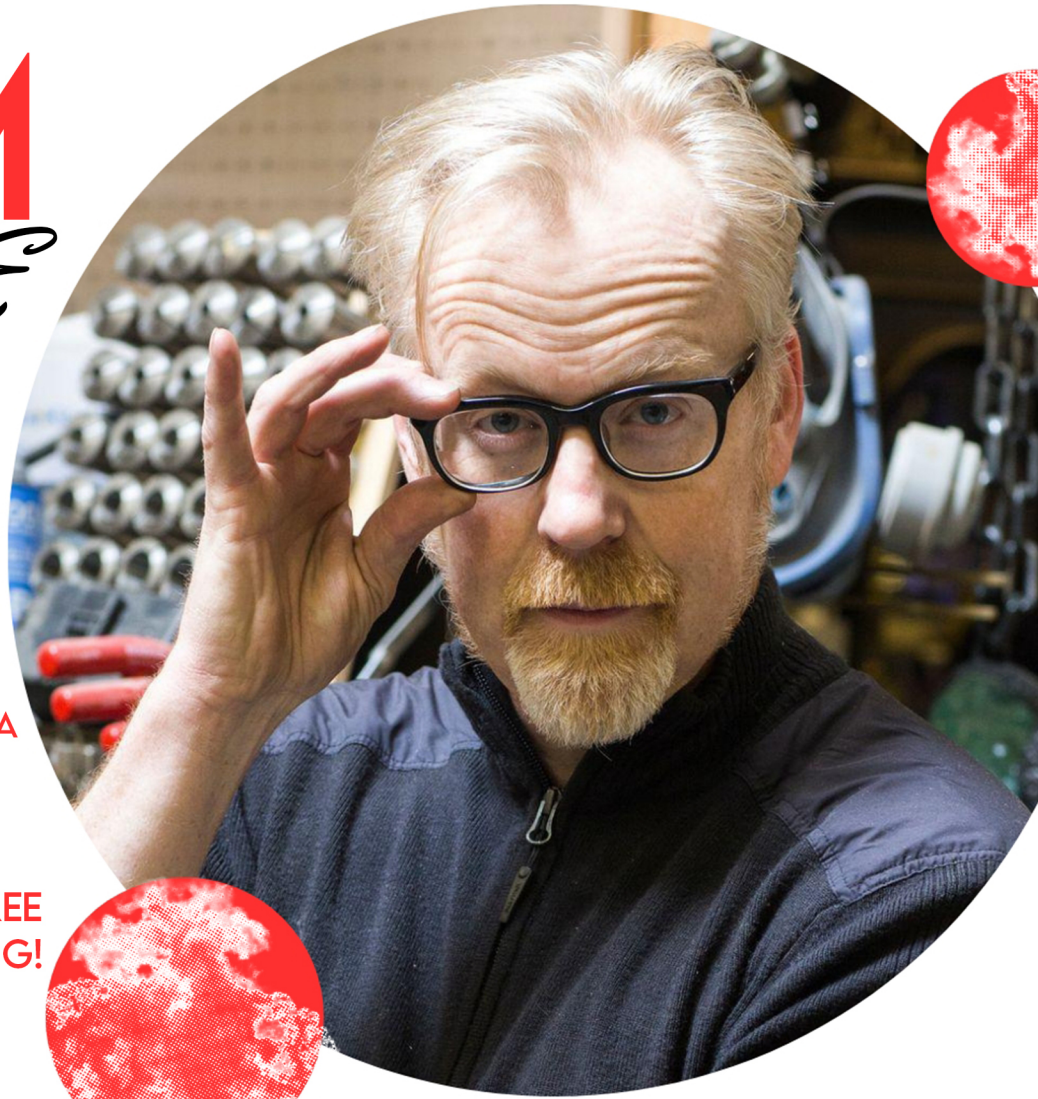

ESA x SEB x ASWSU PRESENT

B|E|C|U

EARTH DAY 2024 WITH

ADAM SAVAGE

APRIL 21
BEASLEY COLISEUM
VENUE DOORS @ 1:30PM
EVENT DOORS @ 2:30PM

JOIN US IN BEASLEY COLISEUM FOR A TALK, MODERATED Q&A, AND MORE WITH **ADAM SAVAGE!**

COME EARLY TO BEASLEY FOR FREE FOOD, PLANTS, AND RSO TABLING!

FREE PUBLIC & STUDENT ENTRY!

RSVP FOR A CHANCE TO MEET ADAM!

FAMOUSLY
FEATURED ON
TESTED
Discovery
CHANNEL